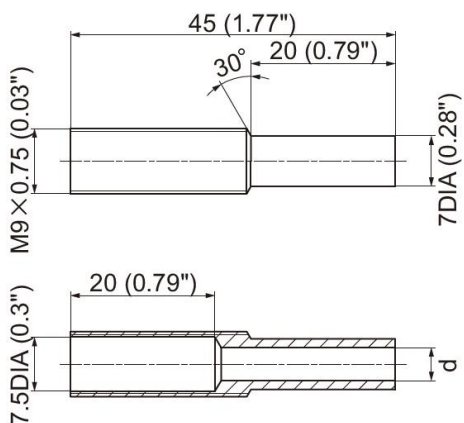

Sleeves

The dimensions of the sleeve DLS4225 and DLS4227 equipped with Vacuum Pickup DLP6640 and DLP6650 are as follows.

unit: mm (in)

Sleeve	d
DLS4225	4.6 (0.18")
DLS4227	5.6 (0.22")